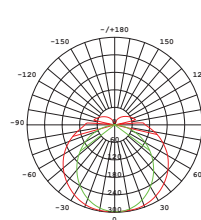

DIMENSION

PRODUCT

Name	PCT5 T5 Linear Batten Light
Reference	EL-PCT5-14W
Body color	Silver / White
Category	Linear Surface
Material	Aluminum

LIGHTING INFORMATION

Light source	LED
Gross luminous flux	1470 Lm
Power	14 W
Colour temperature CCT	3000 /4000/ 6500 K
Colour Rendering Index	CRI = 80
Light beam angle	120°
Number of LEDs	64
Chip Type	SMD2835
Dimming	Non Dimmable
Median useful Life	30,000 hours

OTHER DATA

Diffuser Material	Opal PC
Ingress Protection	IP20
Dimension (mm)	L: 900mm W: 22mm, H: 30mm

DRIVER OPTIONS

ON / OFF	
Frequency (Hz)	50/60 Hz
Power Factor	0.5
Mains voltage	AC 220-230V
Ingress Protection	IP20

PHOTOMETRIC DETAILS

3m	118,7,288,42x	240,00mm
3m	97,46,74,482x	530,17mm
3m	77,30,30,134x	730,53mm
3m	6,954,10,642x	1000,34mm
3m	6,484,11,742x	1335,45mm
3m	5,974,8,250x	1550,55mm
3m	5,286,6,494x	1850,59mm
3m	4,799,6,440x	2120,47mm
3m	4,386,9,487x	2360,76mm
3m	4,107,2,990x	2600,94mm