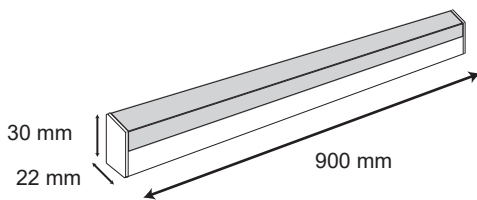

DIMENSION

PRODUCT

Name	PCT5 T5 Linear Batten Light
Reference	EL-PCT5-14W
Body color	Silver / White
Category	Linear Surface
Material	Aluminum

LIGHTING INFORMATION

Light source	LED
Gross luminous flux	1470 Lm
Power	14 W
Colour temperature CCT	3000 /4000/ 6500 K
Colour Rendering Index	CRI = 80
Light beam angle	120°
Number of LEDs	64
Chip Type	SMD2835
Dimming	Non Dimmable
Median useful Life	30,000 hours

OTHER DATA

Diffuser Material	Opal PC
Ingress Protection	IP20
Dimension (mm)	L: 900mm W: 22mm, H: 30mm

DRIVER OPTIONS

ON / OFF	
Frequency (Hz)	50/60 Hz
Power Factor	0.5
Mains voltage	AC 220-230V
Ingress Protection	IP20

PHOTOMETRIC DETAILS

3m	118,7,288,42x	240,00mm
3m	97,46,74,482x	530,17mm
3m	77,30,30,134x	730,53mm
3m	6,954,10,642x	1000,34mm
3m	6,484,11,742x	1335,45mm
3m	5,974,8,250x	1550,55mm
3m	5,286,6,494x	1850,59mm
3m	4,799,6,440x	2120,47mm
3m	4,386,9,487x	2360,76mm
3m	4,107,2,990x	2600,94mm