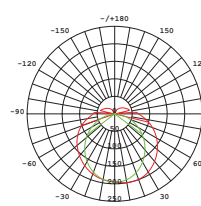

DIMENSION

PRODUCT

Name	PCT5 T5 Linear Batten Light
Reference	EL-PCT5-10W
Body color	Silver / White
Category	Linear Surface
Material	Aluminum

LIGHTING INFORMATION

Light source	LED
Gross luminous flux	1000Lm
Power	10 W
Colour temperature CCT	3000 /4000/ 6500 K
Colour Rendering Index	CRI = 80
Light beam angle	120°
Number of LEDs	40
Chip Type	SMD2835
Dimming	Non Dimmable
Median useful Life	30,000 hours

OTHER DATA

Diffuser Material	Opal PC
Ingress Protection	IP20
Dimension (mm)	L: 600mm W: 22mm, H: 30mm

DRIVER OPTIONS

ON / OFF	
Frequency Hz)	50/60 Hz
Power Factor	0.5
Mains voltage	AC 220-230V
Ingress Protection	IP20

PHOTOMETRIC DETAILS

1m	70.70, 104.11lx	300.30cm
2m	17.68, 40.40lx	300.30cm
3m	7.976, 21.79lx	300.30cm
4m	4.463, 13.48lx	300.30cm
5m	2.800, 7.84lx	300.30cm
6m	1.952, 4.44lx	300.30cm
7m	1.464, 2.90lx	300.30cm
8m	1.110, 1.94lx	300.30cm
9m	0.800, 1.41lx	300.30cm
10m	0.577, 1.01lx	300.30cm