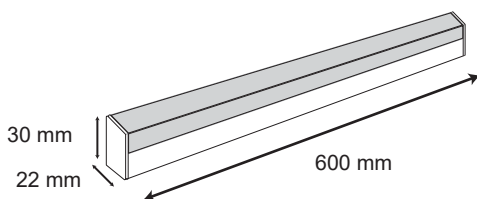

DIMENSION

PRODUCT

Name	PCT5 T5 Linear Batten Light
Reference	EL-PCT5-10W
Body color	Silver / White
Category	Linear Surface
Material	Aluminum

LIGHTING INFORMATION

Light source	LED
Gross luminous flux	1000Lm
Power	10 W
Colour temperature CCT	3000 /4000/ 6500 K
Colour Rendering Index	CRI = 80
Light beam angle	120°
Number of LEDs	40
Chip Type	SMD2835
Dimming	Non Dimmable
Median useful Life	30,000 hours

OTHER DATA

Diffuser Material	Opal PC
Ingress Protection	IP20
Dimension (mm)	L: 600mm W: 22mm, H: 30mm

DRIVER OPTIONS

ON / OFF	
Frequency Hz)	50/60 Hz
Power Factor	0.5
Mains voltage	AC 220-230V
Ingress Protection	IP20

PHOTOMETRIC DETAILS

1m	70.70, 104.11lx	300.30cm
2m	17.68, 40.40lx	300.30cm
3m	7.976, 21.79lx	300.30cm
4m	4.463, 13.48lx	300.30cm
5m	2.800, 7.84lx	300.30cm
6m	1.952, 4.44lx	300.30cm
7m	1.464, 2.90lx	300.30cm
8m	1.110, 1.94lx	300.30cm
9m	0.800, 1.41lx	300.30cm
10m	0.577, 1.01lx	300.30cm