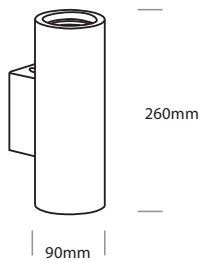

DIMENSION

PRODUCT

Name	OUTDOOR LIGHT
Reference	EL-OTD-GU10 (MD260)
Body color	Black
Material	Aluminum
Category	Wall Mounted

LIGHTING INFORMATION

Light source	GU10
Power	2xGU10
Light beam angle	120°
Dimming	Non Dimmable

OTHER DATA

Diffuser Material	Clear Glass
Ingress Protection	IP54
Dimension (mm)	Dia: 90 L: 260 mm

DRIVER OPTIONS

ON / OFF	
Class I	
Frequency (Hz)	50/60 Hz
Power Factor	0.5
Mains voltage	AC 85-265V
Ingress Protection	IP54