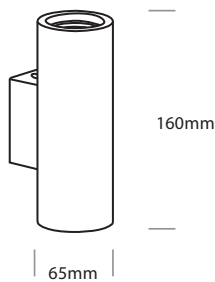

DIMENSION

PRODUCT

Name	OUTDOOR LIGHT
Reference	EL-OTD-GU10 (MD160)
Body color	Black
Material	Aluminum
Category	Wall Mounted

LIGHTING INFORMATION

Light source	GU10
Power	2xGU10
Light beam angle	120°
Dimming	Non Dimmable

OTHER DATA

Diffuser Material	Clear Glass
Ingress Protection	IP54
Dimension (mm)	Dia: 65 L: 160 mm

DRIVER OPTIONS

ON / OFF	
Class I	
Frequency (Hz)	50/60 Hz
Power Factor	0.5
Mains voltage	AC 85-265V
Ingress Protection	IP54