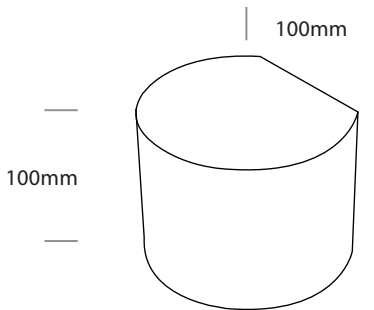

DIMENSION

PRODUCT

Name	LED OUTDOOR LIGHT
Reference	EL-OTD-6W (MD2313)
Body color	Black
Material	Aluminum
Category	Wall/Surface Mounted

LIGHTING INFORMATION

Light source	LED
Gross luminous flux	360Lm
Power	2x3W
Colour temperature CCT	3000 K
Colour Rendering Index	CRI = 70
Light beam angle	120°
Chip Type	COB Chip
Dimming	Non Dimmable
Median useful Life	30,000 hours

OTHER DATA

Diffuser Material	Clear Glass
Ingress Protection	IP54
Dimension (mm)	L: 135 W: 118 D: 100 mm

DRIVER OPTIONS

ON / OFF	
Class I	
Frequency (Hz)	50/60 Hz
Power Factor	0.5
Mains voltage	AC 85-265V
Ingress Protection	IP54