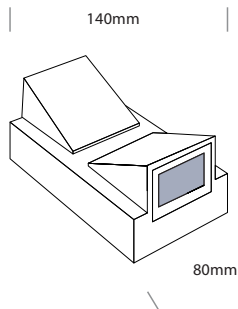

DIMENSION

PRODUCT

Name	LED OUTDOOR LIGHT
Reference	EL-OTD-6W (MD2305)
Body color	Black
Material	Aluminum
Category	Wall/Surface Mounted

LIGHTING INFORMATION

Light source	LED
Gross luminous flux	360Lm
Power	2x3W
Colour temperature CCT	3000 K
Colour Rendering Index	CRI = 70
Light beam angle	120°
Chip Type	COB Chip
Dimming	Non Dimmable
Median useful Life	30,000 hours

OTHER DATA

Diffuser Material	Clear Glass
Ingress Protection	IP54
Dimension (mm)	L: 140 W: 80 D: 65 mm

DRIVER OPTIONS

ON / OFF	
Class I	
Frequency (Hz)	50/60 Hz
Power Factor	0.5
Mains voltage	AC 85-265V
Ingress Protection	IP54