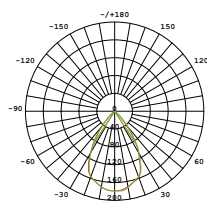

DIMENSION

PRODUCT

Name	OTD Led Surface Light
Reference	EL-OTD-12W (MD-Z2)
Body color	Black/White
Material	Aluminum
Category	Surface Adjustable

LIGHTING INFORMATION

Light source	LED
Gross luminous flux	840Lm
Power	12 W
Colour temperature CCT	3000 K
Colour Rendering Index	CRI = 80
Light beam angle	60°
Chip Type	COB Bridgelux
Dimming	Non Dimmable
Median useful Life	30,000 hours

OTHER DATA

Diffuser	Clear
Ingress Protection	IP20
Dimension (mm)	W: 100 L: 100 mm

DRIVER OPTIONS

ON / OFF	
Class II	
Frequency (Hz)	50/60 Hz
Power Factor	0.5
Mains voltage	AC 85-265V
Ingress Protection	IP20

PHOTOMETRIC DETAILS

10	189,4, 179,6lx	139,87cm
20	46,66, 64,34lx	259,74cm
30	33,96, 49,97lx	387,28cm
40	4,716, 31,23lx	514,28cm
50	4,2897, 7,136lx	643,26cm
60	2,864, 6,883lx	774,43cm
70	2,152, 5,688lx	907,26cm
80	1,874, 2,809lx	1042,58cm
90	1,355, 2,216lx	1181,45cm
100	1,076, 1,788lx	1324,73cm