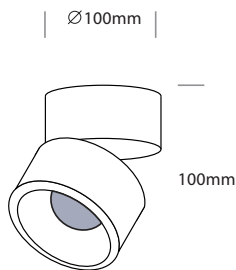

DIMENSION

PRODUCT

Name	OTD Led Surface Light
Reference	EL-OTD-12W (MD-Z2)
Body color	Black/White
Material	Aluminum
Category	Surface Adjustable

LIGHTING INFORMATION

Light source	LED
Gross luminous flux	840Lm
Power	12 W
Colour temperature CCT	3000 K
Colour Rendering Index	CRI = 80
Light beam angle	60°
Chip Type	COB Bridgelux
Dimming	Non Dimmable
Median useful Life	30,000 hours

OTHER DATA

Diffuser	Clear
Ingress Protection	IP20
Dimension (mm)	W: 100 L: 100 mm

DRIVER OPTIONS

ON / OFF	
Class II	
Frequency (Hz)	50/60 Hz
Power Factor	0.5
Mains voltage	AC 85-265V
Ingress Protection	IP20

PHOTOMETRIC DETAILS

10	189,4, 179,6lx	139,87cm
20	46,66, 64,34lx	259,74cm
30	33,96, 49,97lx	387,28cm
40	4,716, 31,23lx	514,28cm
50	4,2897, 7,136lx	643,26cm
60	2,864, 6,883lx	774,43cm
70	2,152, 5,688lx	907,26cm
80	1,874, 2,809lx	1042,58cm
90	1,355, 2,216lx	1181,45cm
100	1,076, 1,788lx	1324,73cm