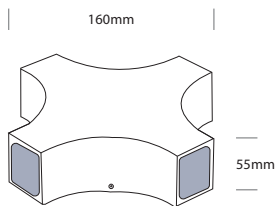

DIMENSION

PRODUCT

Name	LED OUTDOOR LIGHT
Reference	EL-OTD-12W (MD2322)
Body color	Black
Material	Aluminum
Category	Wall/Surface Mounted

LIGHTING INFORMATION

Light source	LED
Gross luminous flux	840Lm
Power	4x3W
Colour temperature CCT	3000 K
Colour Rendering Index	CRI = 80
Light beam angle	120°
Chip Type	COB chip
Dimming	Non Dimmable
Median useful Life	30,000 hours

OTHER DATA

Diffuser Material	Clear Glass
Ingress Protection	IP54
Dimension (mm)	L: 160 W: 160 D: 55 mm

DRIVER OPTIONS

ON / OFF	
Class I	
Frequency (Hz)	50/60 Hz
Power Factor	0.5
Mains voltage	AC 85-265V
Ingress Protection	IP54