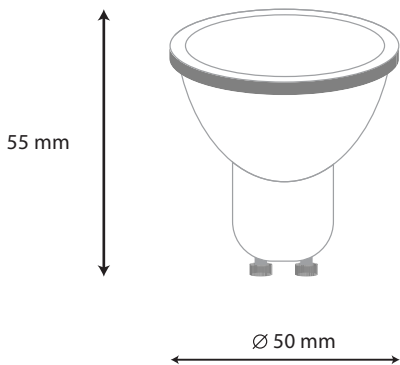

DIMENSION

PRODUCT

Name	GU10 LED Lamps
Reference	EL-GU10-6WS
Bulb Shape	Circular
Bulb Finish	Clear
Bulb diameter	Ø 50mm
Nominal Length	55mm
RoHS compliant	Yes
Cap/Base	GU10
Ingress Protection	IP20

LIGHTING INFORMATION

Light source	LED
Gross luminous flux	480 Lm
Power	6 W
Colour temperature CCT	3000 / 4000 / 6500 K
Colour Rendering Index	CRI = 80
Light beam angle	45°
Dimming	Non Dimmable
Median useful Life	25,000 hours