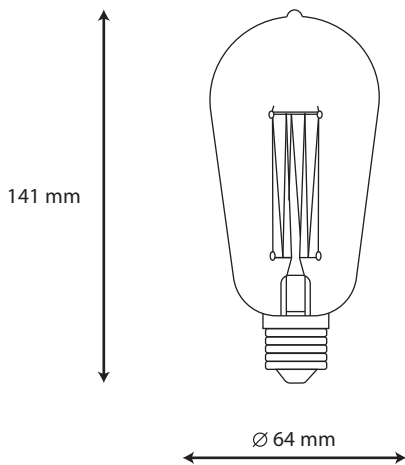

DIMENSION

PRODUCT

Name	Filament LED Lamps
Reference	EL-F64-04W
Bulb Shape	F64
Bulb Finish	Amber Glass
Bulb diameter	Ø64mm
Nominal Length	141mm
RoHS compliant	Yes
Cap/Base	E27
Ingress Protection	IP20

LIGHTING INFORMATION

Light source	LED
Gross luminous flux	330 Lm
Power	4 W
Colour temperature CCT	2450-2500 K
Colour Rendering Index	CRI > 80
Dimming	Non Dimmable
Median useful Life	15,000 hours

ELECTRICAL DATA

Power	4 W
Voltage	220 - 240V
Frequency (Hz)	50/60 Hz