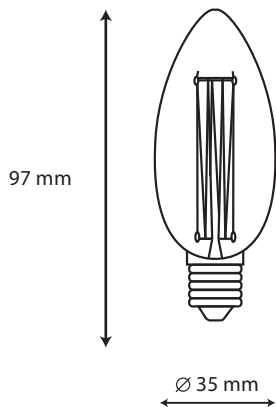

DIMENSION

PRODUCT

Name	Filament LED Lamps
Reference	EL-F35-04W
Bulb Shape	F35
Bulb Finish	Clear Glass
Bulb diameter	Ø35mm
Nominal Length	97mm
RoHS compliant	Yes
Cap/Base	E14
Ingress Protection	IP20

LIGHTING INFORMATION

Light source	LED
Gross luminous flux	360 Lm
Power	4 W
Colour temperature CCT	2700 K
Colour Rendering Index	CRI > 80
Dimming	Non Dimmable
Median useful Life	15,000 hours

ELECTRICAL DATA

Power	4 W
Voltage	220 - 240V
Frequency (Hz)	50/60 Hz