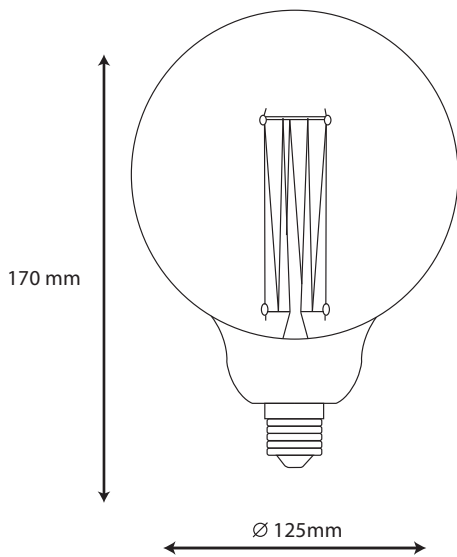

DIMENSION

PRODUCT

Name	Filament LED Lamps
Reference	EL-F125-07W
Bulb Shape	F125
Bulb Finish	Amber Glass
Bulb diameter	Ø125mm
Nominal Length	170mm
RoHS compliant	Yes
Cap/Base	E27
Ingress Protection	IP20

LIGHTING INFORMATION

Light source	LED
Gross luminous flux	630 Lm
Power	7 W
Colour temperature CCT	2500 K
Colour Rendering Index	CRI > 80
Dimming	Non Dimmable
Median useful Life	15,000 hours

ELECTRICAL DATA

Power	7 W
Voltage	220 - 240V
Frequency (Hz)	50/60 Hz