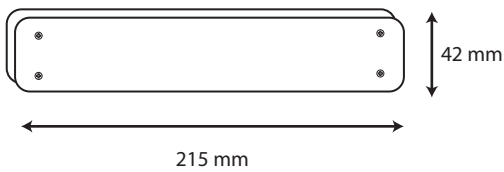

DIMENSION

215 mm

42 mm

28 mm

PRODUCT

Name	EMD Emergency Kit
Reference	EL-EMD-P20
Body color	-----
Material	Polycarbonate
Category	Emergency Kit

EMERGENCY KIT INFORMATION

Usage	For LED Emergency Light
Emergency Time	≥ 90 Min
Power	3-20 W
Charging Time	24 Hours
Dimension (mm)	L: 215mm, W: 42mm, H: 28mm