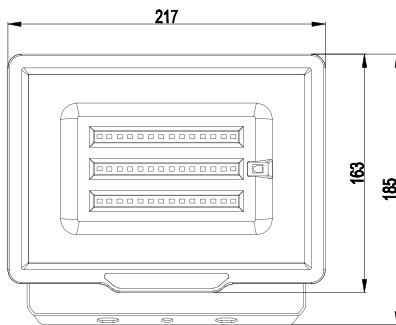

DIMENSION

PRODUCT

Name	E023E LED Flood LIGHT
Reference	EL-E023E-50W
Body color	Dark Grey
Material	Die-cast Aluminum
Category	Outdoor (RGB)

LIGHTING INFORMATION

Light source	LED
Gross luminous flux	4250Lm - 6500K
Power	50W
Colour temperature CCT	6500 K
Colour Rendering Index	CRI = 70
Light beam angle	100°
Number of LEDs	54
Chip Type	SMD2835
Dimming	Non Dimmable
Median useful Life	50,000 hours

OTHER DATA

Ingress Protection	IP65
Dimension (mm)	L: 217 W: 185 H: 26mm
Working Temperature	-40 ~ +50°C

DRIVER OPTIONS

ON / OFF	
Class I	
Frequency (Hz)	50/60 Hz
Power Factor	0.9
Mains voltage	AC 220-240V
Ingress Protection	IP65