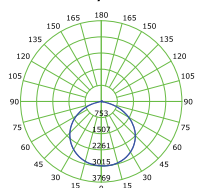

DIMENSION

PRODUCT

Name	E023E LED Flood LIGHT
Reference	EL-E023E-50W
Body color	Dark Grey
Material	Die-cast Aluminum
Category	Outdoor (RGB)

LIGHTING INFORMATION

Light source	LED
Gross luminous flux	4250Lm - 6500K
Power	50W
Colour temperature CCT	6500 K
Colour Rendering Index	CRI = 70
Light beam angle	100°
Number of LEDs	54
Chip Type	SMD2835
Dimming	Non Dimmable
Median useful Life	50,000 hours

OTHER DATA

Ingress Protection	IP65
Dimension (mm)	L: 217 W: 185 H: 26mm
Working Temperature	-40 ~ +50°C

DRIVER OPTIONS

ON / OFF	
Class I	
Frequency (Hz)	50/60 Hz
Power Factor	0.9
Mains voltage	AC 220-240V
Ingress Protection	IP65

PHOTOMETRIC DETAILS

Luminous Intensity Distribution Curve

The Average Illuminance Effective Figure