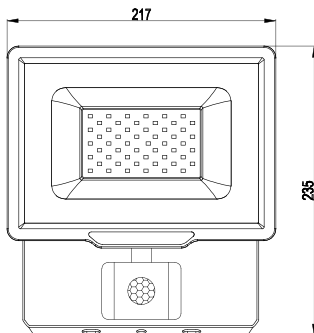

DIMENSION

PRODUCT

Name	E023E LED Flood LIGHT
Reference	EL-E023E-50W
Body color	Dark Grey
Material	Die-cast Aluminum
Category	Outdoor (Motion Sensor)

LIGHTING INFORMATION

Light source	LED
Gross luminous flux	4250Lm - 6500K
Power	50W
Colour temperature CCT	6500 K
Colour Rendering Index	CRI = 70
Light beam angle	100°
Number of LEDs	54
Chip Type	SMD2835
Dimming	Non Dimmable
Median useful Life	50,000 hours

OTHER DATA

Ingress Protection	IP65
Dimension (mm)	L: 235 W: 217 H: 45mm
Working Temperature	-40 ~ +50°C

DRIVER OPTIONS

ON / OFF	
Class I	
Frequency (Hz)	50/60 Hz
Power Factor	0.9
Mains voltage	AC 220-240V
Ingress Protection	IP65