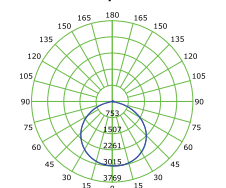

DIMENSION

PRODUCT

Name	E023E LED Flood LIGHT
Reference	EL-E023E-50W
Body color	Dark Grey
Material	Die-cast Aluminum
Category	Outdoor (Motion Sensor)

LIGHTING INFORMATION

Light source	LED
Gross luminous flux	4250Lm - 6500K
Power	50W
Colour temperature CCT	6500 K
Colour Rendering Index	CRI = 70
Light beam angle	100°
Number of LEDs	54
Chip Type	SMD2835
Dimming	Non Dimmable
Median useful Life	50,000 hours

OTHER DATA

Ingress Protection	IP65
Dimension (mm)	L: 235 W: 217 H: 45mm
Working Temperature	-40 ~ +50°C

DRIVER OPTIONS

ON / OFF	
Class I	
Frequency (Hz)	50/60 Hz
Power Factor	0.9
Mains voltage	AC 220-240V
Ingress Protection	IP65

PHOTOMETRIC DETAILS

Luminous Intensity Distribution Curve

The Average Illuminance Effective Figure