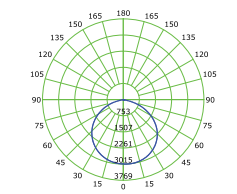

DIMENSION

PRODUCT

Name	E023E LED Flood LIGHT
Reference	EL-E023E-100W
Body color	Dark Grey
Material	Die-cast Aluminum
Category	Outdoor (RGB)

LIGHTING INFORMATION

Light source	LED
Power	100W
Colour temperature CCT	RGB
Colour Rendering Index	CRI = 70
Light beam angle	100°
Number of LEDs	108
Chip Type	SMD2835
Dimming	Non Dimmable
Median useful Life	50,000 hours

OTHER DATA

Ingress Protection	IP65
Dimension (mm)	L: 287 W: 230 H: 32mm
Working Temperature	-40 ~ +50°C

DRIVER OPTIONS

ON / OFF	
Class I	
Frequency (Hz)	50/60 Hz
Power Factor	0.9
Mains voltage	AC 220-240V
Ingress Protection	IP65

PHOTOMETRIC DETAILS

Luminous Intensity Distribution Curve

The Average Illuminance Effective Figure