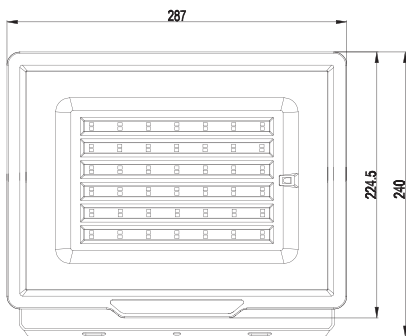

DIMENSION

PRODUCT

Name	E023E LED Flood LIGHT
Reference	EL-E023E-100W
Body color	Dark Grey
Material	Die-cast Aluminum
Category	Outdoor (RGB)

LIGHTING INFORMATION

Light source	LED
Power	100W
Colour temperature CCT	RGB
Colour Rendering Index	CRI = 70
Light beam angle	100°
Number of LEDs	108
Chip Type	SMD2835
Dimming	Non Dimmable
Median useful Life	50,000 hours

OTHER DATA

Ingress Protection	IP65
Dimension (mm)	L: 287 W: 230 H: 32mm
Working Temperature	-40 ~ +50°C

DRIVER OPTIONS

ON / OFF	
Class I	
Frequency (Hz)	50/60 Hz
Power Factor	0.9
Mains voltage	AC 220-240V
Ingress Protection	IP65