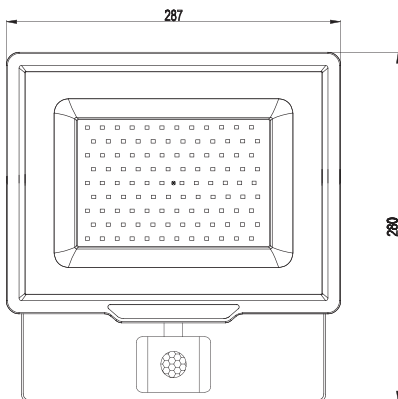

DIMENSION

PRODUCT

Name	E023E LED Flood LIGHT
Reference	EL-E023E-100W
Body color	Dark Grey
Material	Die-cast Aluminum
Category	Outdoor (Motion Sensor)

LIGHTING INFORMATION

Light source	LED
Gross luminous flux	8500Lm - 6500K
Power	100W
Colour temperature CCT	6500 K
Colour Rendering Index	CRI = 70
Light beam angle	100°
Number of LEDs	108
Chip Type	SMD2835
Dimming	Non Dimmable
Median useful Life	50,000 hours

OTHER DATA

Ingress Protection	IP65
Dimension (mm)	L: 278 W: 290 H: 45mm
Working Temperature	-40 ~ +50°C

DRIVER OPTIONS

ON / OFF	
Class I	
Frequency (Hz)	50/60 Hz
Power Factor	0.9
Mains voltage	AC 220-240V
Ingress Protection	IP65