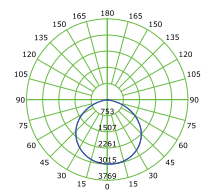

DIMENSION

PRODUCT

Name	E023E LED Flood LIGHT
Reference	EL-E023E-100W
Body color	Dark Grey
Material	Die-cast Aluminum
Category	Outdoor (Motion Sensor)

LIGHTING INFORMATION

Light source	LED
Gross luminous flux	8500Lm - 6500K
Power	100W
Colour temperature CCT	6500 K
Colour Rendering Index	CRI = 70
Light beam angle	100°
Number of LEDs	108
Chip Type	SMD2835
Dimming	Non Dimmable
Median useful Life	50,000 hours

OTHER DATA

Ingress Protection	IP65
Dimension (mm)	L: 278 W: 290 H: 45mm
Working Temperature	-40 ~ +50°C

DRIVER OPTIONS

ON / OFF	
Class I	
Frequency (Hz)	50/60 Hz
Power Factor	0.9
Mains voltage	AC 220-240V
Ingress Protection	IP65

PHOTOMETRIC DETAILS

Luminous Intensity Distribution Curve

The Average Illuminance Effective Figure