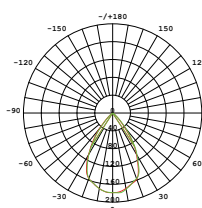

DIMENSION

Ø 40 mm

Ø 48 mm

PRODUCT

Name	COB Led Down Light
Reference	EL-COB-3WR
Body color	Bronze / Gold / Silver / White
Material	Aluminum
Category	Recessed

LIGHTING INFORMATION

Light source	LED
Gross luminous flux	180Lm
Power	3 W
Colour temperature CCT	3000 / 6500 K
Colour Rendering Index	CRI = 80
Light beam angle	60°
Number of LEDs	15
Chip Type	COB (Bridgelux Chip)
Dimming	Non Dimmable
Median useful Life	30,000 hours

OTHER DATA

Diffuser	Clear
Ingress Protection	IP20
Diameter (mm)	Ø48mm
Cut-Size (mm)	Ø40mm

DRIVER OPTIONS

ON / OFF	
Class II	
Frequency (Hz)	50/60 Hz
Power Factor	0.5
Mains voltage	AC 85-265V
Ingress Protection	IP20

PHOTOMETRIC DETAILS

1m	187.4, 178.8lx	120.97mm
2m	46.86, 44.71lx	302.14mm
3m	21.94, 19.97lx	367.25mm
4m	14.714, 11.33lx	414.29mm
5m	11.897, 7.190lx	449.36mm
6m	9.866, 4.983lx	474.43mm
7m	8.190, 3.660lx	492.50mm
8m	6.974, 2.693lx	507.58mm
9m	6.058, 2.020lx	516.65mm
10m	5.374, 1.500lx	520.73mm