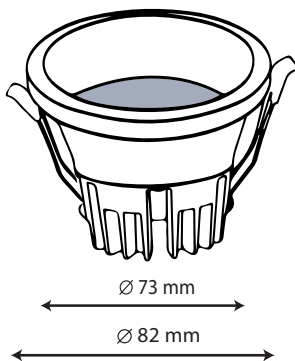

DIMENSION

PRODUCT

Name	COB Led Down Light
Reference	EL-COB-12WR
Body color	White / Black
Material	Aluminum
Category	Recessed

LIGHTING INFORMATION

Light source	LED
Gross luminous flux	1080Lm
Power	12 W
Colour temperature CCT	3000 K
Colour Rendering Index	CRI = 80
Light beam angle	60°
Chip Type	COB (Bridgelux Chip)
Dimming	Non Dimmable
Median useful Life	30,000 hours

OTHER DATA

Diffuser	Clear
Ingress Protection	IP20
Diameter (mm)	Ø82mm
Cut-Size (mm)	Ø73mm

DRIVER OPTIONS

ON / OFF	
Class II	
Frequency (Hz)	50/60 Hz
Power Factor	0.5
Mains voltage	AC 85-305V
Ingress Protection	IP20