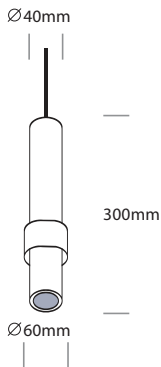

DIMENSION

PRODUCT

Name	CDL Pendant Light
Reference	EL-CDL-08W (MD3)
Body color	Black/White
Material	Aluminum
Category	Pendant

LIGHTING INFORMATION

Light source	LED
Gross luminous flux	720Lm
Power	8 W
Colour temperature CCT	3000 K
Colour Rendering Index	CRI = 80
Light beam angle	24°
Chip Type	COB Bridgelux
Dimming	Non Dimmable
Median useful Life	30,000 hours

OTHER DATA

Diffuser	Clear
Ingress Protection	IP20
Dimension (mm)	Ø40 H: 300 mm

DRIVER OPTIONS

ON / OFF	
Class II	
Frequency (Hz)	50/60 Hz
Power Factor	0.5
Mains voltage	AC 220-240V
Ingress Protection	IP20

PHOTOMETRIC DETAILS