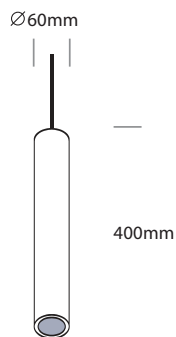

DIMENSION

PRODUCT

Name	CDL Pendant Light
Reference	EL-CDL-12W (MD1)
Body color	Black/White
Material	Aluminum
Category	Pendant

LIGHTING INFORMATION

Light source	LED
Gross luminous flux	1080Lm
Power	12 W
Colour temperature CCT	3000 K
Colour Rendering Index	CRI = 80
Light beam angle	24°
Chip Type	COB Bridgelux
Dimming	Non Dimmable
Median useful Life	30,000 hours

OTHER DATA

Diffuser	Clear
Ingress Protection	IP20
Dimension (mm)	Ø60 H: 300 mm

DRIVER OPTIONS

ON / OFF	
Class II	
Frequency (Hz)	50/60 Hz
Power Factor	0.5
Mains voltage	AC 220-240V
Ingress Protection	IP20

PHOTOMETRIC DETAILS