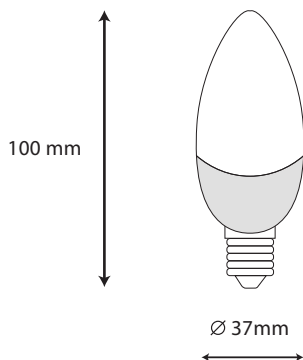

DIMENSION

PRODUCT

Name	Candle LED Lamps
Reference	EL-B35-6W
Bulb Shape	B35
Bulb Finish	White Frosted
Bulb diameter	Ø37mm
Nominal Length	100mm
RoHS compliant	Yes
Cap/Base	E14
Ingress Protection	IP20

LIGHTING INFORMATION

Light source	LED
Gross luminous flux	540 Lm
Power	6 W
Colour temperature CCT	3000 / 6500 K
Colour Rendering Index	CRI > 80
Dimming	Non Dimmable
Median useful Life	20,000 hours

ELECTRICAL DATA

Power	6 W
Voltage	175-250V
Frequency (Hz)	50/60 Hz