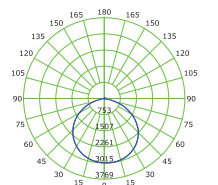

DIMENSION

PRODUCT

Name	E023E LED Flood LIGHT
Reference	EL-E023E-50W
Body color	Dark Grey
Material	Die-cast Aluminum
Category	Outdoor

LIGHTING INFORMATION

Light source	LED
Gross luminous flux	4000Lm - 3000K 4250Lm - 6500K
Power	50W
Colour temperature CCT	3000 / 6500 K
Colour Rendering Index	CRI = 70
Light beam angle	100°
Number of LEDs	54
Chip Type	SMD2835
Dimming	Non Dimmable
Median useful Life	50,000 hours

OTHER DATA

Ingress Protection	IP65
Dimension (mm)	L: 215 W: 206 H: 35mm
Working Temperature	-40 ~ +50°C

DRIVER OPTIONS

ON / OFF	
Class I	
Frequency (Hz)	50/60 Hz
Power Factor	0.9
Mains voltage	AC 220-240V
Ingress Protection	IP65

PHOTOMETRIC DETAILS

Luminous Intensity Distribution Curve

The Average Illuminance Effective Figure