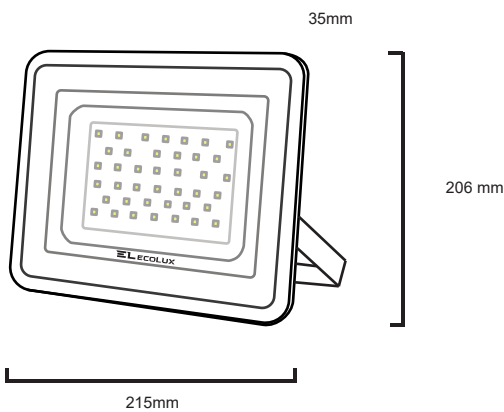

DIMENSION

PRODUCT

Name	E023E LED Flood LIGHT
Reference	EL-E023E-50W
Body color	Dark Grey
Material	Die-cast Aluminum
Category	Outdoor

LIGHTING INFORMATION

Light source	LED
Gross luminous flux	4000Lm - 3000K 4250Lm - 6500K
Power	50W
Colour temperature CCT	3000 / 6500 K
Colour Rendering Index	CRI = 70
Light beam angle	100°
Number of LEDs	54
Chip Type	SMD2835
Dimming	Non Dimmable
Median useful Life	50,000 hours

OTHER DATA

Ingress Protection	IP65
Dimension (mm)	L: 215 W: 206 H: 35mm
Working Temperature	-40 ~ +50°C

DRIVER OPTIONS

ON / OFF	
Class I	
Frequency (Hz)	50/60 Hz
Power Factor	0.9
Mains voltage	AC 220-240V
Ingress Protection	IP65